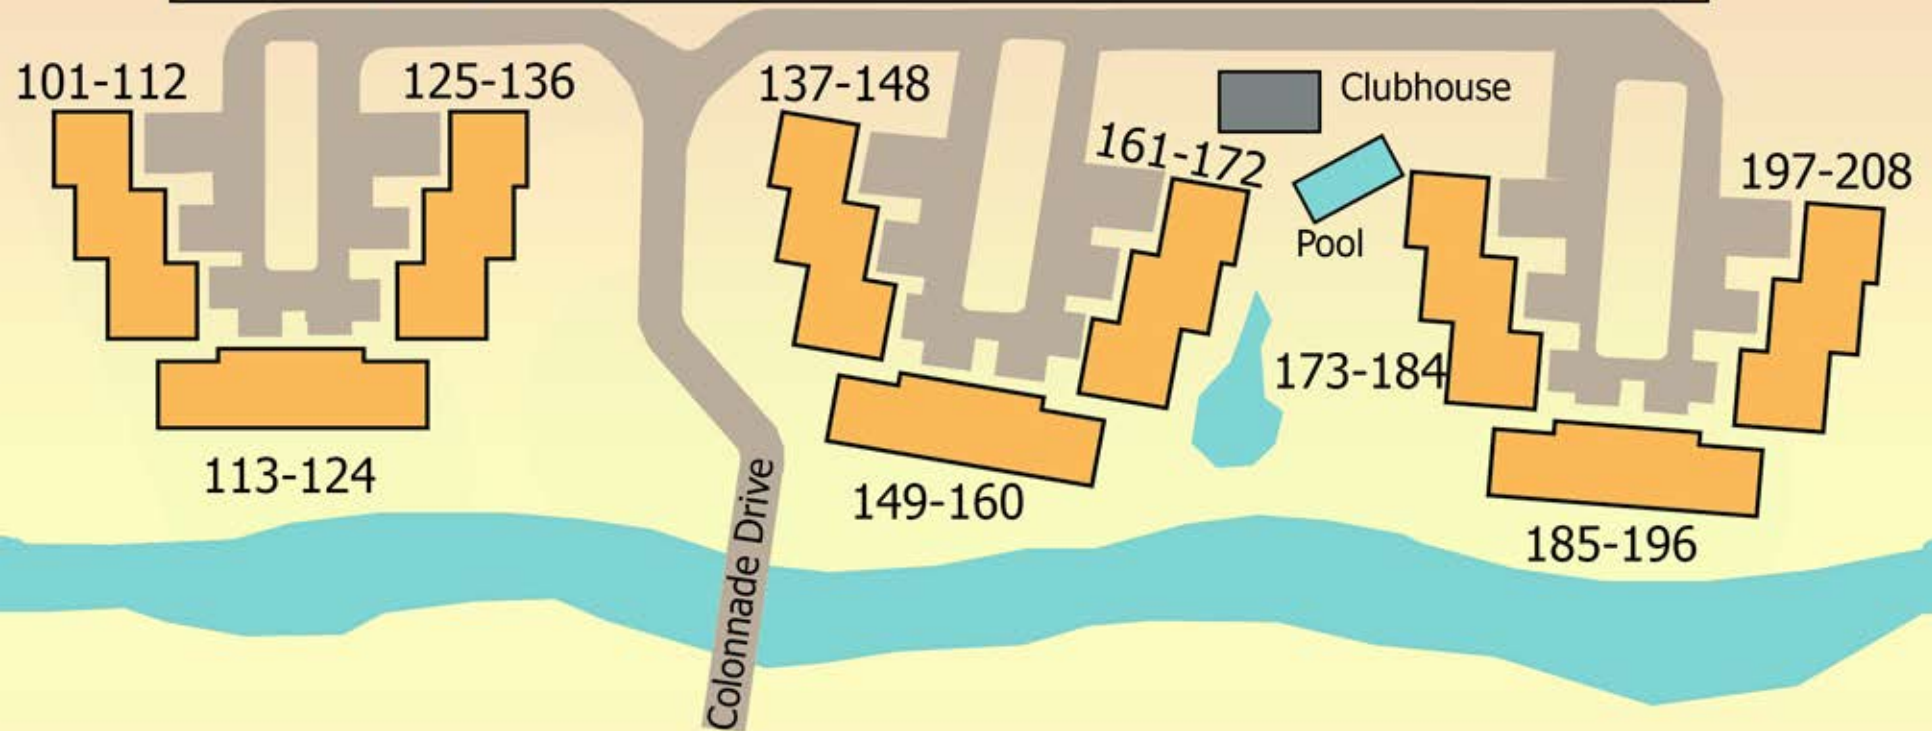

Shipyard- Colonnade Club

Directions. From I-95 Take Exit 8. Follow US-278 E about 25 miles,
Use the left 2 lanes to turn slightly left to
stay on US-278 E Cross Island Partial toll road.
At the traffic circle, take the 3rd exit onto US-278 BUS
Continue onto US-278, Turn right onto Shipyard Dr,
take a sharp left onto Waterford
turn left onto Kingston Rd, turn left onto Colonnade Dr. You have arrived.

Address for GPS:
100 Colonnade Club
Hilton Head Island, SC 29910

Sunset Rentals